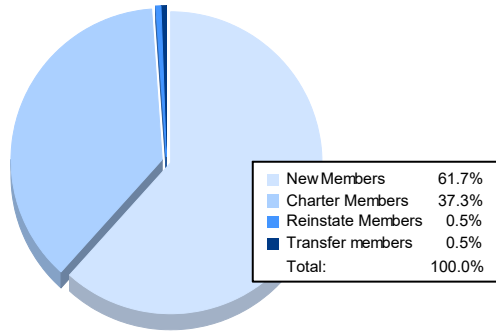

Year	New Clubs	Dropped Clubs	Gain/ Loss Clubs	New Members	Charter Members	Reinstate Members	Transfer Members	Total Member Added	Total Members Dropped	Gain/ Loss Members
2016-2017	5	0	5	133	127	15	2	277	123	154
2017-2018	3	3	0	133	87	8	2	230	183	47
2018-2019	5	0	5	70	104	4	0	178	110	68
2019-2020	3	2	1	86	69	11	1	167	223	-56
2020-2021	6	3	3	246	149	2	2	399	251	148
<b>Average</b>	<b>4</b>	<b>2</b>	<b>3</b>	<b>134</b>	<b>107</b>	<b>8</b>	<b>1</b>	<b>250</b>	<b>178</b>	<b>72</b>

### Membership Composition June 2021 Cumulative