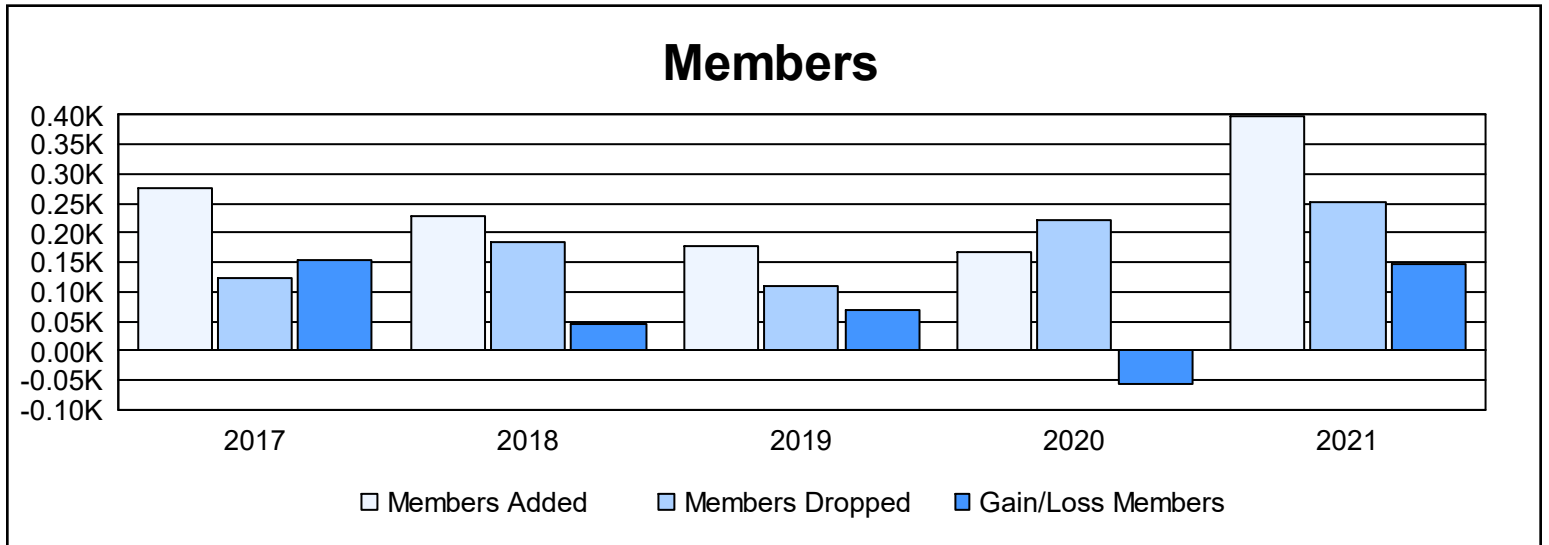

Year	New Clubs	Dropped Clubs	Gain/ Loss Clubs	New Members	Charter Members	Reinstate Members	Transfer Members	Total Member Added	Total Members Dropped	Gain/ Loss Members
2016-2017	5	0	5	133	127	15	2	277	123	154
2017-2018	3	3	0	133	87	8	2	230	183	47
2018-2019	5	0	5	70	104	4	0	178	110	68
2019-2020	3	2	1	86	69	11	1	167	223	-56
2020-2021	6	3	3	246	149	2	2	399	251	148
<b>Average</b>	<b>4</b>	<b>2</b>	<b>3</b>	<b>134</b>	<b>107</b>	<b>8</b>	<b>1</b>	<b>250</b>	<b>178</b>	<b>72</b>

### Membership Composition June 2021 Cumulative