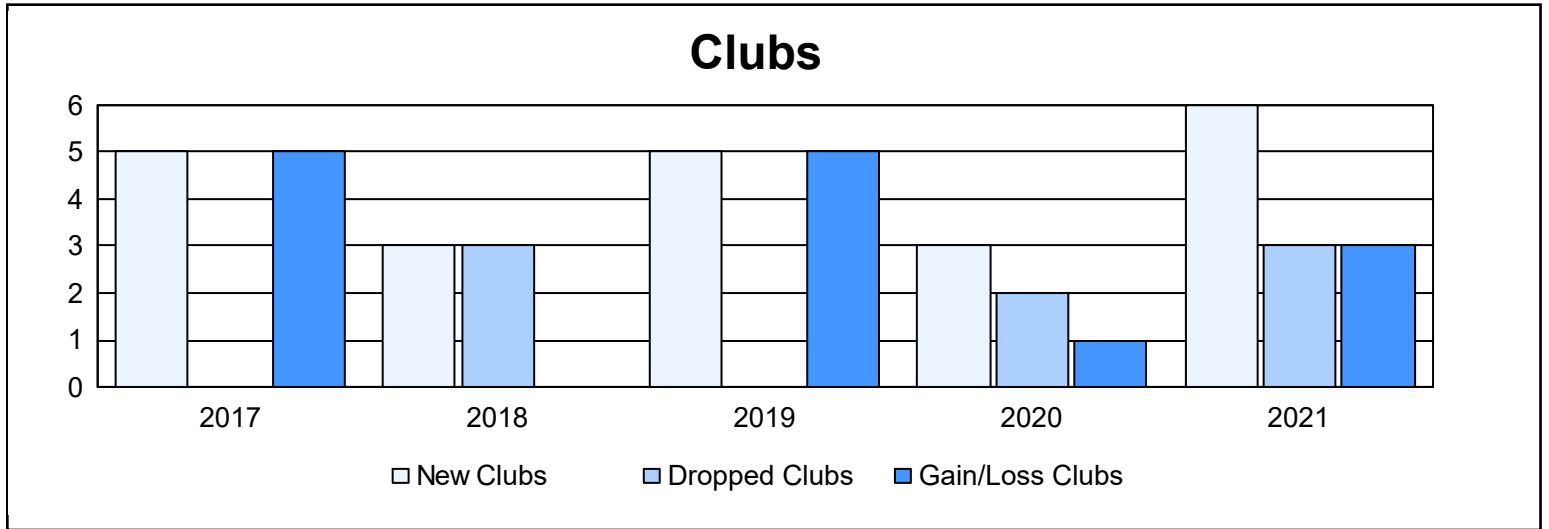

Year	New Clubs	Dropped Clubs	Gain/ Loss Clubs	New Members	Charter Members	Reinstate Members	Transfer Members	Total Member Added	Total Members Dropped	Gain/ Loss Members
2016-2017	5	0	5	133	127	15	2	277	123	154
2017-2018	3	3	0	133	87	8	2	230	183	47
2018-2019	5	0	5	70	104	4	0	178	110	68
2019-2020	3	2	1	86	69	11	1	167	223	-56
2020-2021	6	3	3	246	149	2	2	399	251	148
<b>Average</b>	<b>4</b>	<b>2</b>	<b>3</b>	<b>134</b>	<b>107</b>	<b>8</b>	<b>1</b>	<b>250</b>	<b>178</b>	<b>72</b>

### Membership Composition June 2021 Cumulative